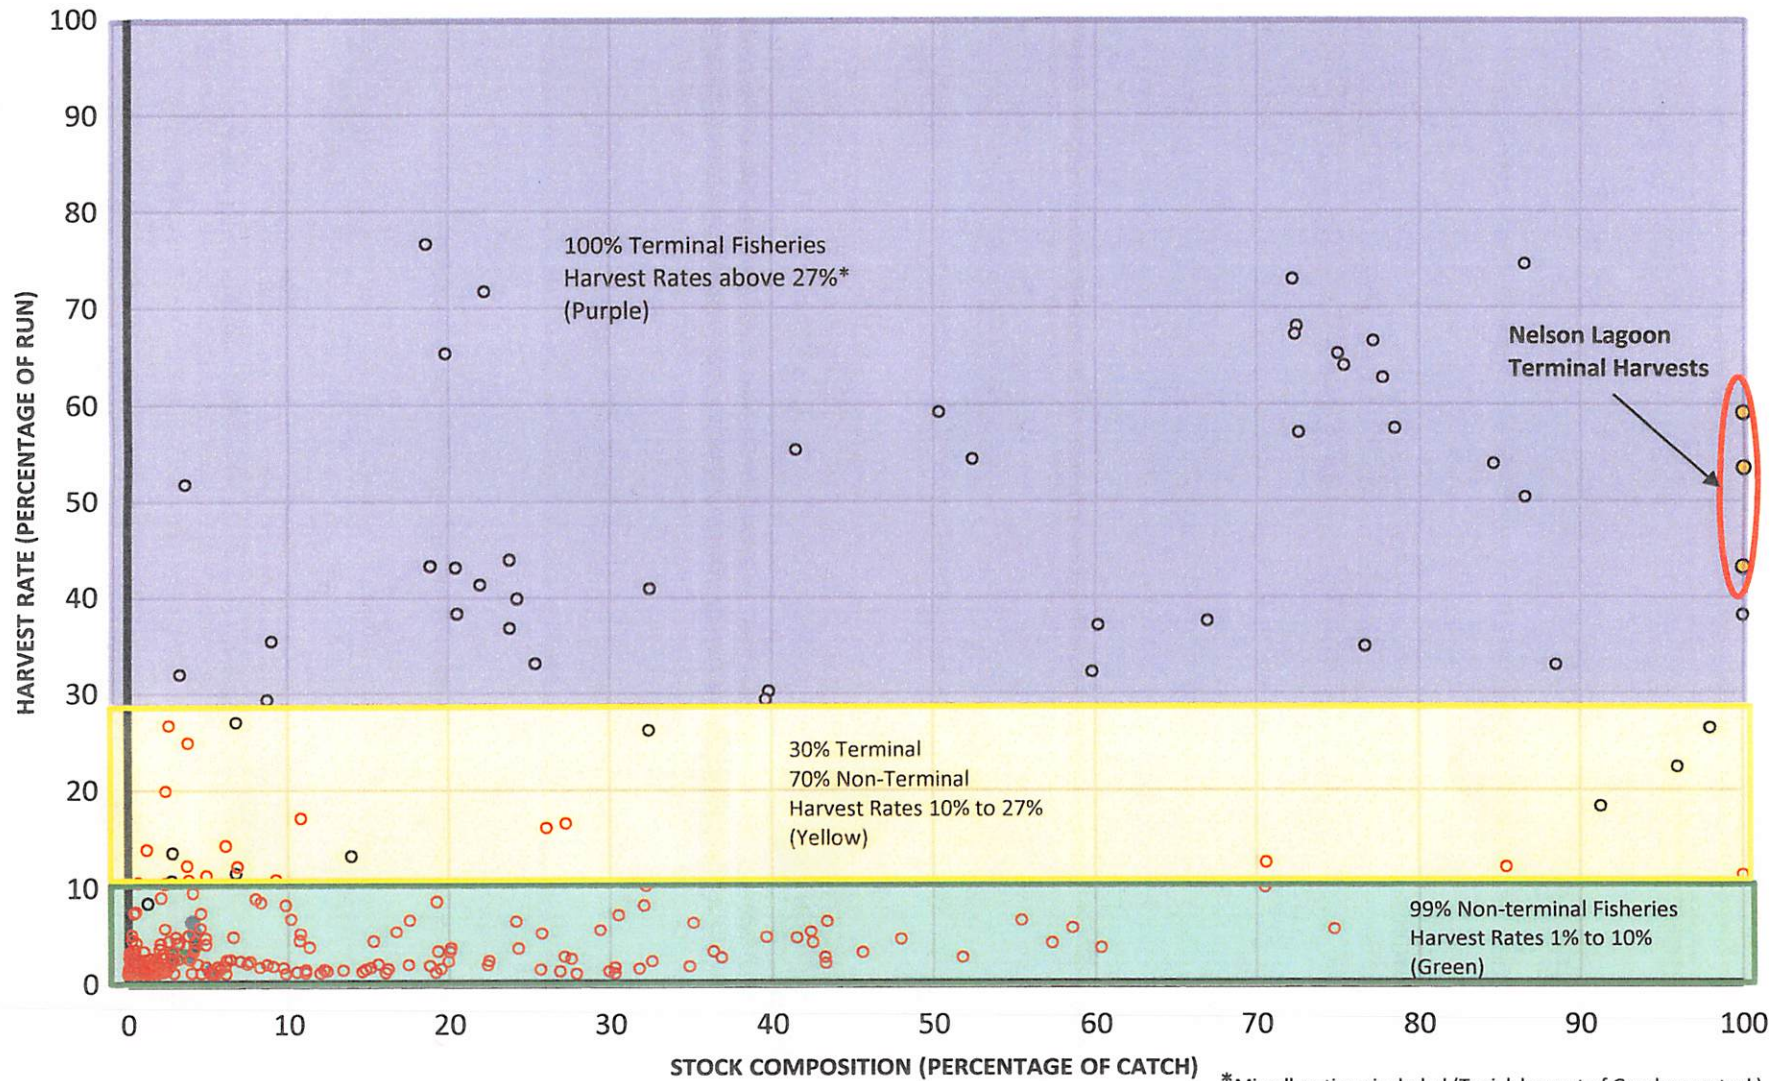

# North Peninsula Fisheries of the Nelson Stock highlighted (06,07,08) Harvest Rate vs Stock Composition with Harvest Rates Greater than 1%

Source WASSIP/ADFG  
Median Estimates  
Prepared by CAMF

● Nelson Lagoon ● Bear ● Three Hill ● IlnikS ● IlnikN ○ "Terminal" Harvests ○ "Non-Terminal" Harvests